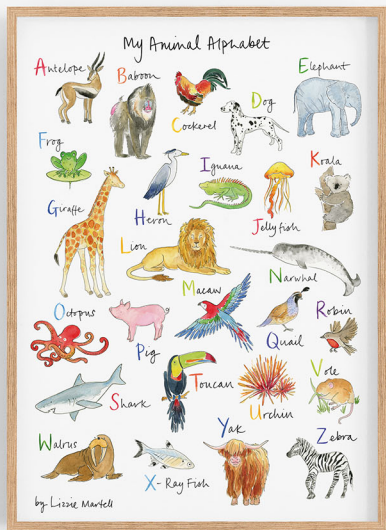

A FLAMINGO CALLED MARGO  
LMPMARG

A WHALE CALLED WILBUR  
LMPWILB

A POLAR BEAR CALLED AURORA  
LMPAURO

## Watercolour Animals Collection

A4

A3

MY ANIMAL ALPHABET  
LMPALPH

MATCHING  
CUSHION COVER & TEA TOWEL  
AVAILABLE

MATCHING CUSHION COVER,  
 TEA TOWEL & GREETING CARD RANGE  
 AVAILABLE

A3

MY ANIMAL NUMBERS  
 LMPNUMB