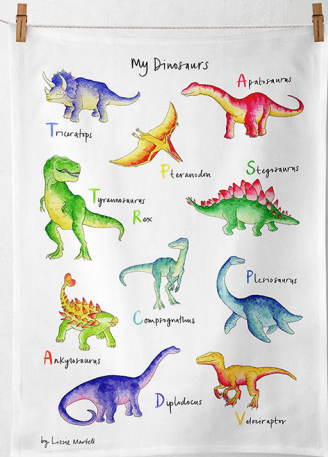

100% Cotton
made in the UK